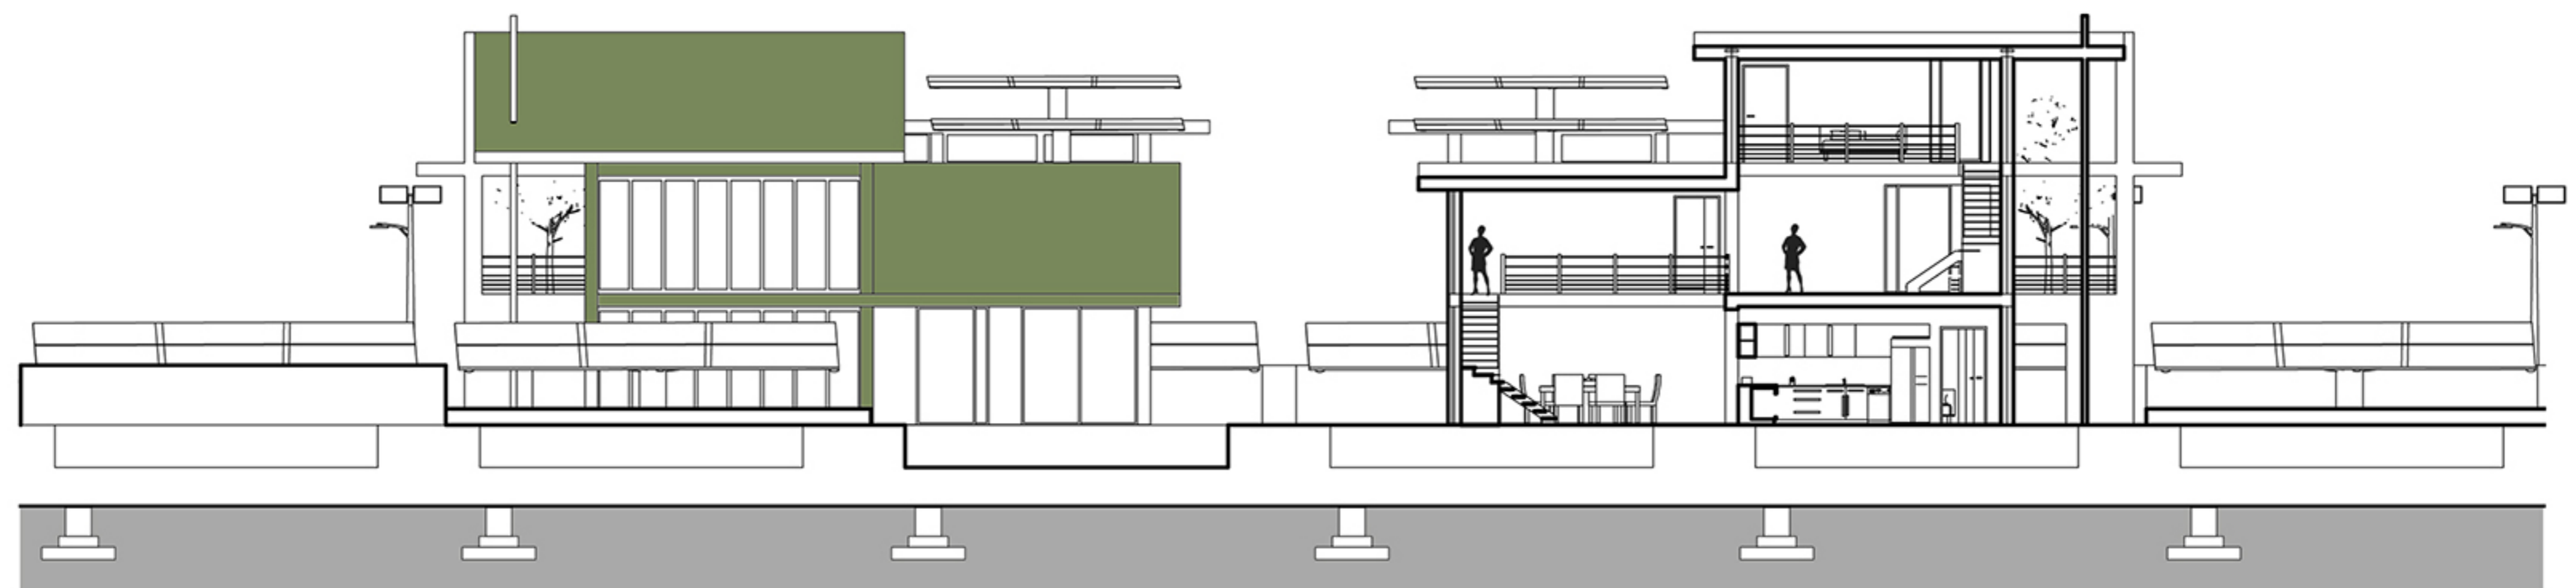

/ZERO+/ECOLOGICAL SQUARE/ FALL 2013 /

/GROUP 19 MAY WIND/STUDENTS : MING LEI, WANG YUCHAN

/CRITICS : SIMONE GIOSTRA/ROBERTO MANCINI/ TUTORS : VALERIO SIGNORELLI/ROY NASH

1-1 SECTION SCALE : 1:100

2-2 SECTION SCALE : 1:100