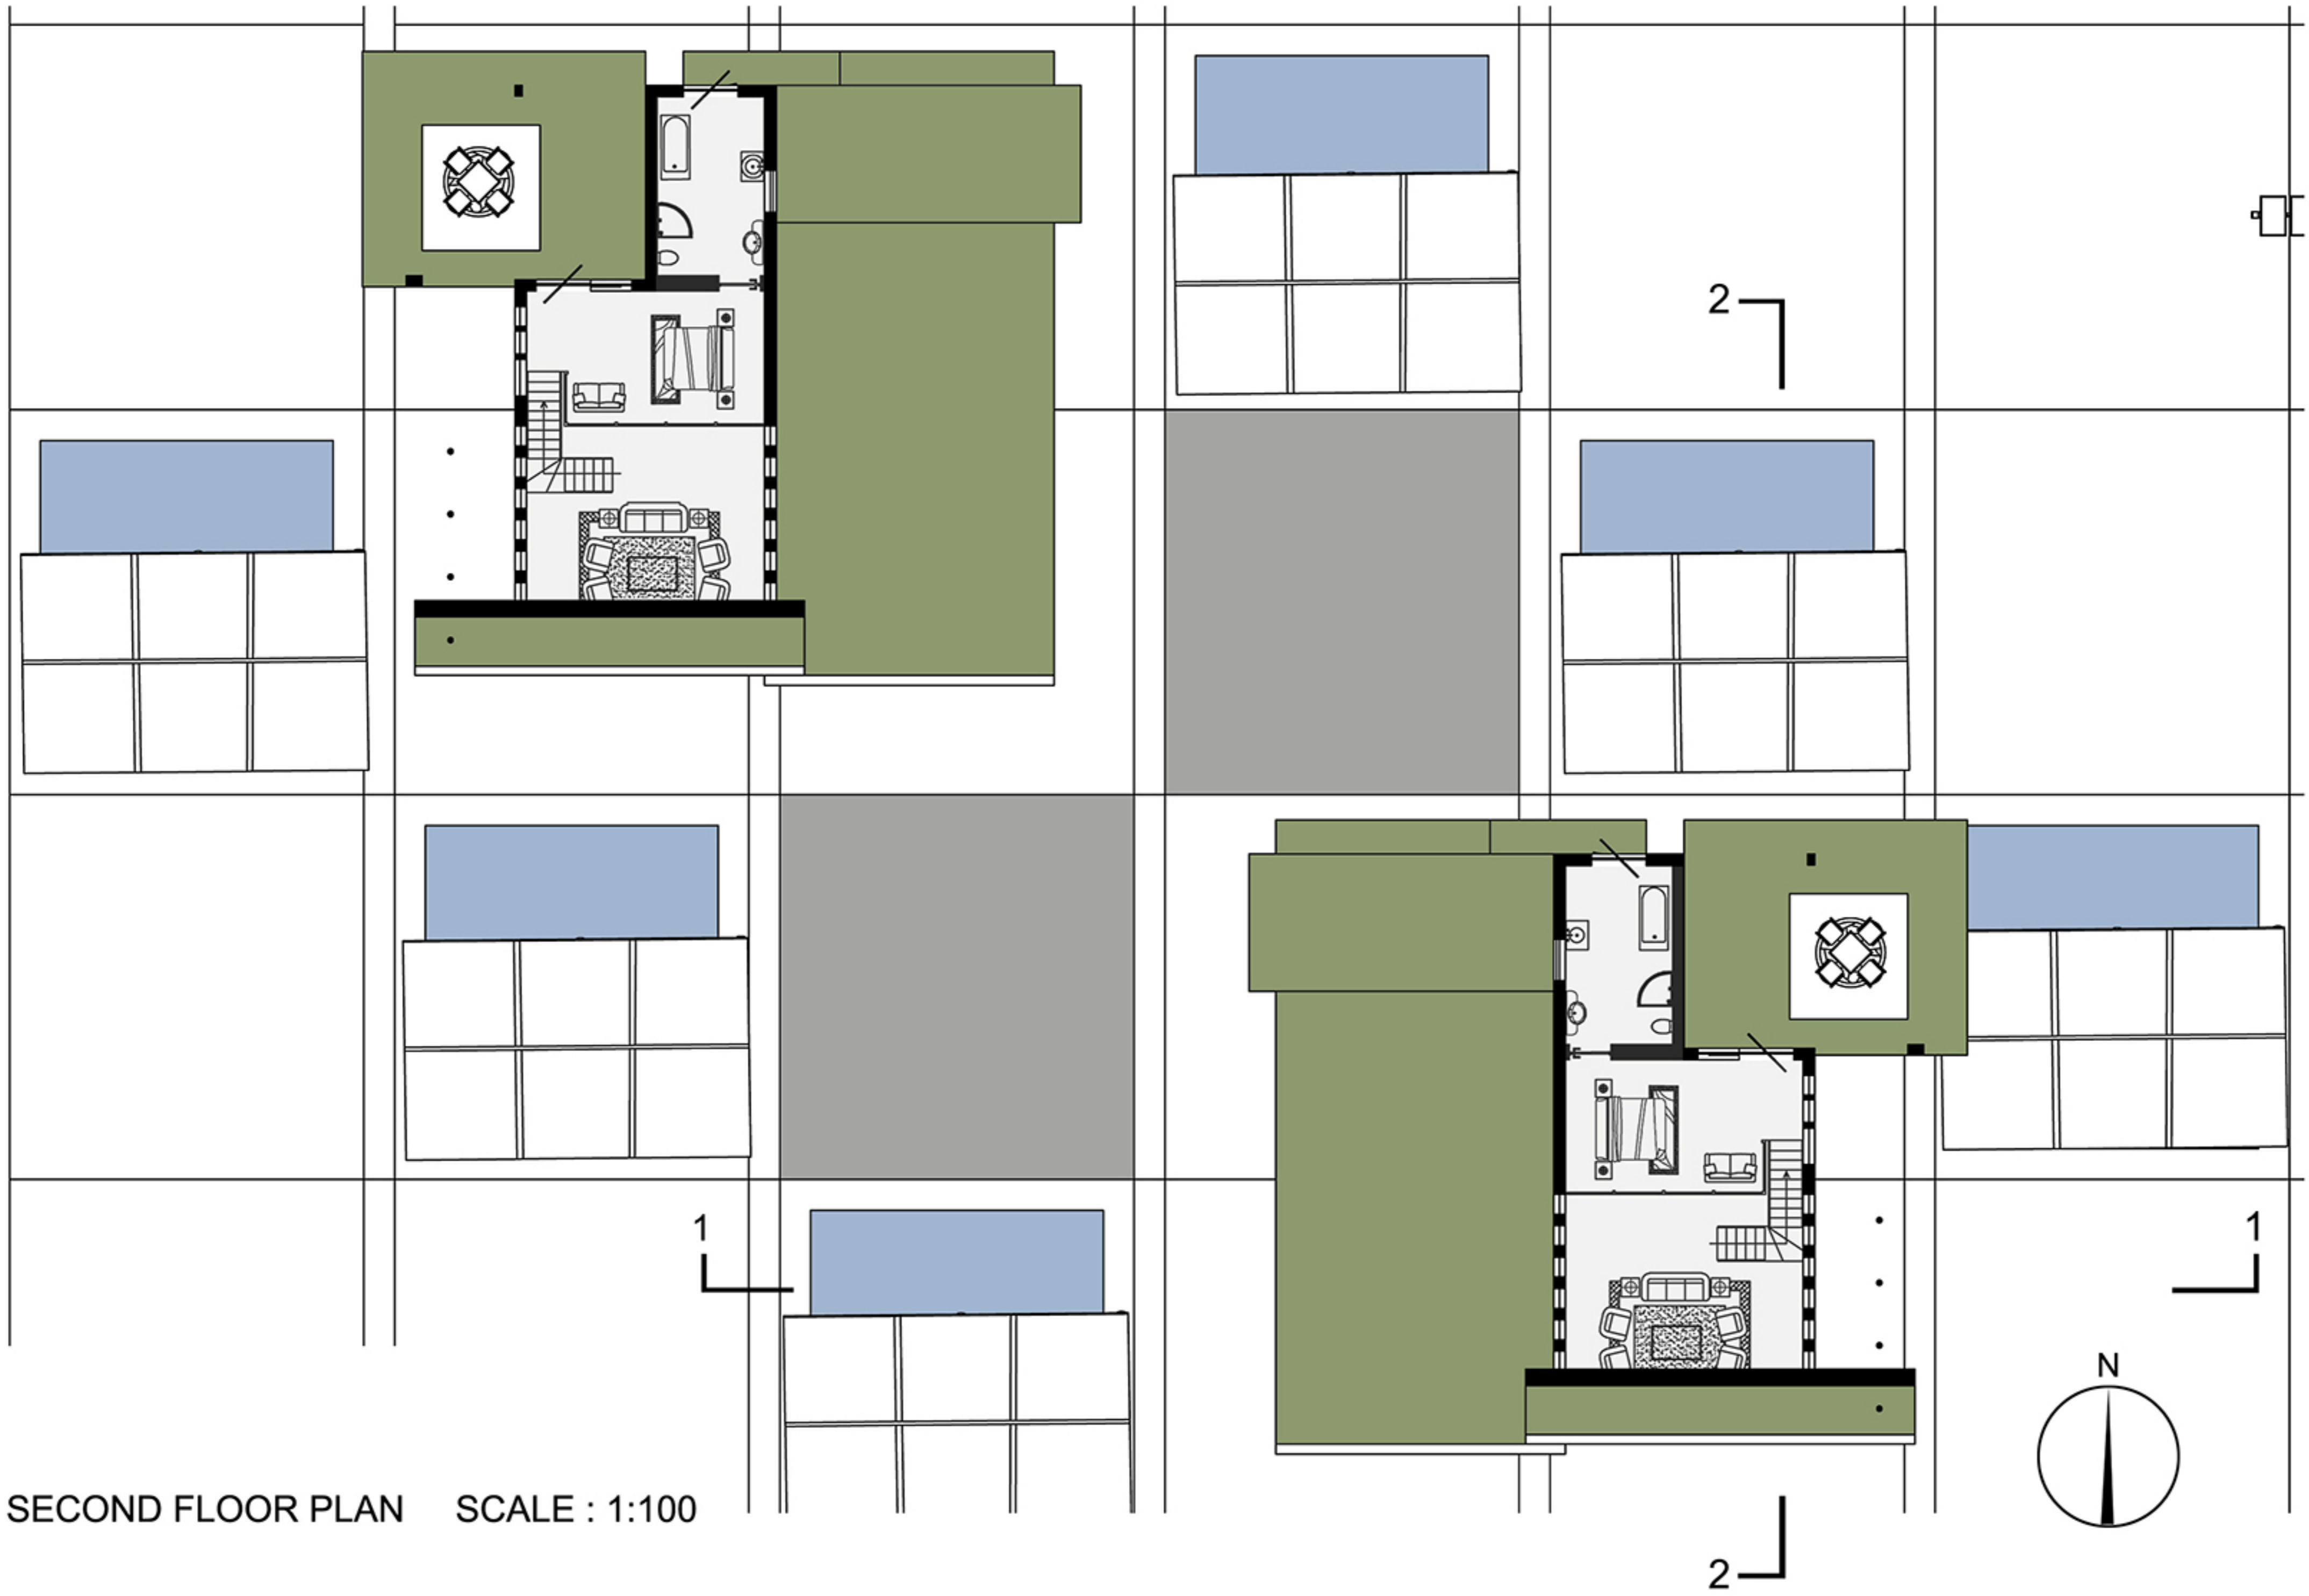

/ZERO+/ECOLOGICAL SQUARE/ FALL 2013 /

/GROUP 19 MAY WIND/STUDENTS : MING LEI, WANG YUCHAN

/CRITICS : SIMONE GIOSTRA/ROBERTO MANCINI/ TUTORS : VALERIO SIGNORELLI/ROY NASH

1-1 SECTION SCALE : 1:100

2-2 SECTION SCALE : 1:100