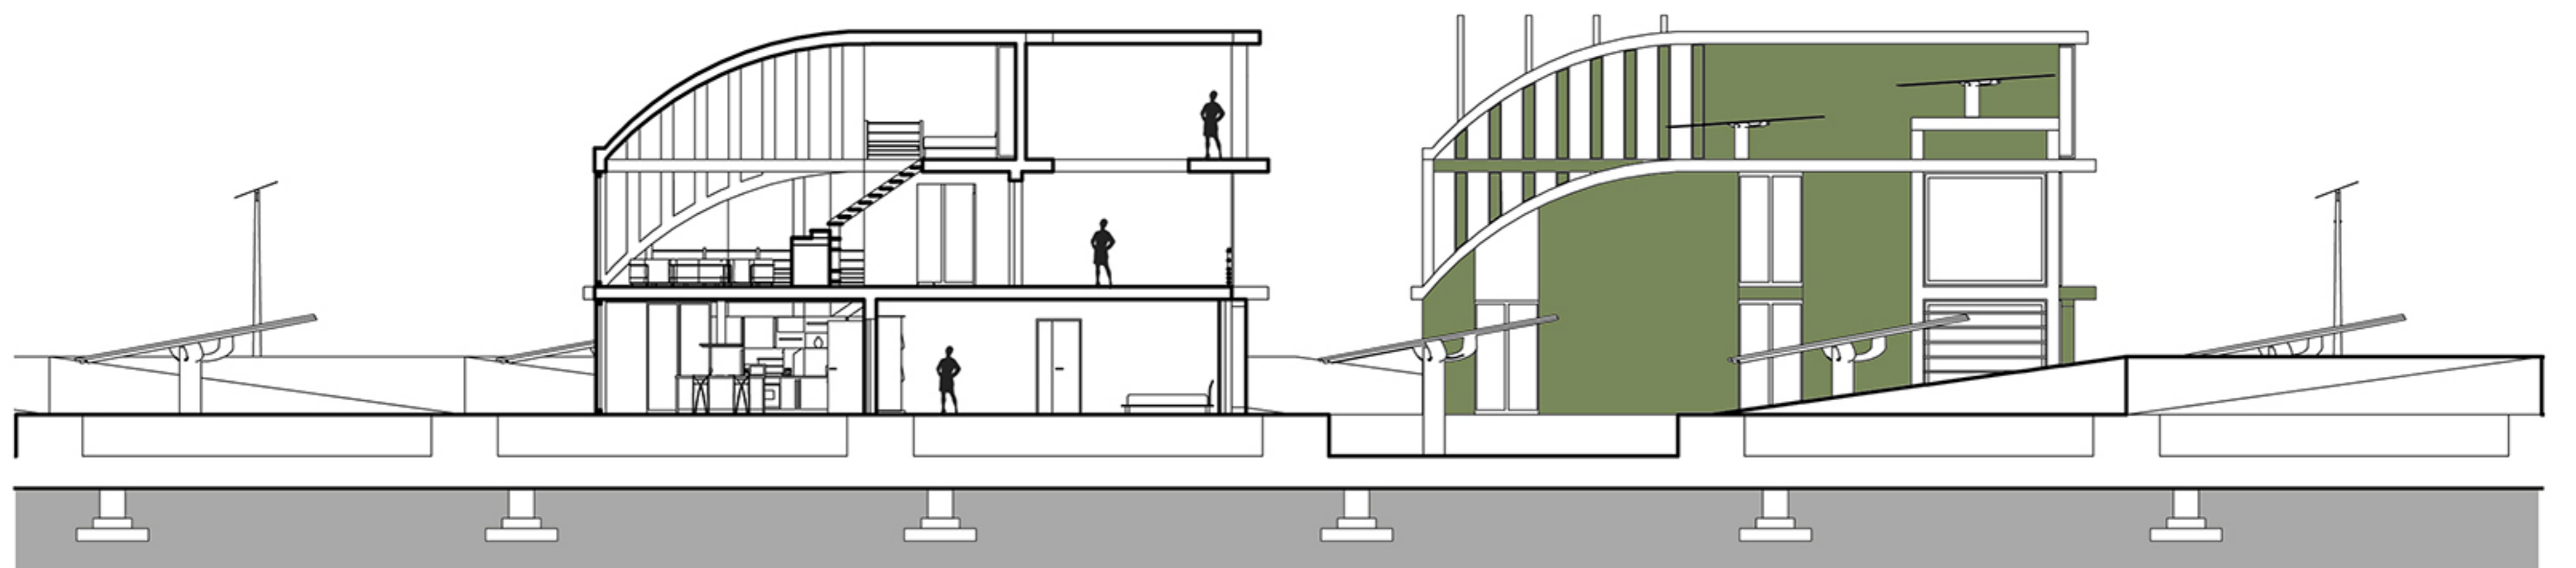

/ZERO+/ECOLOGICAL SQUARE/ FALL 2013 /

/GROUP 19 MAY WIND/STUDENTS : MING LEI, WANG YUCHAN

/CRITICS : SIMONE GIOSTRA/ROBERTO MANCINI/ TUTORS : VALERIO SIGNORELLI/ROY NASH

1-1 SECTION SCALE : 1:100

2-2 SECTION SCALE : 1:100