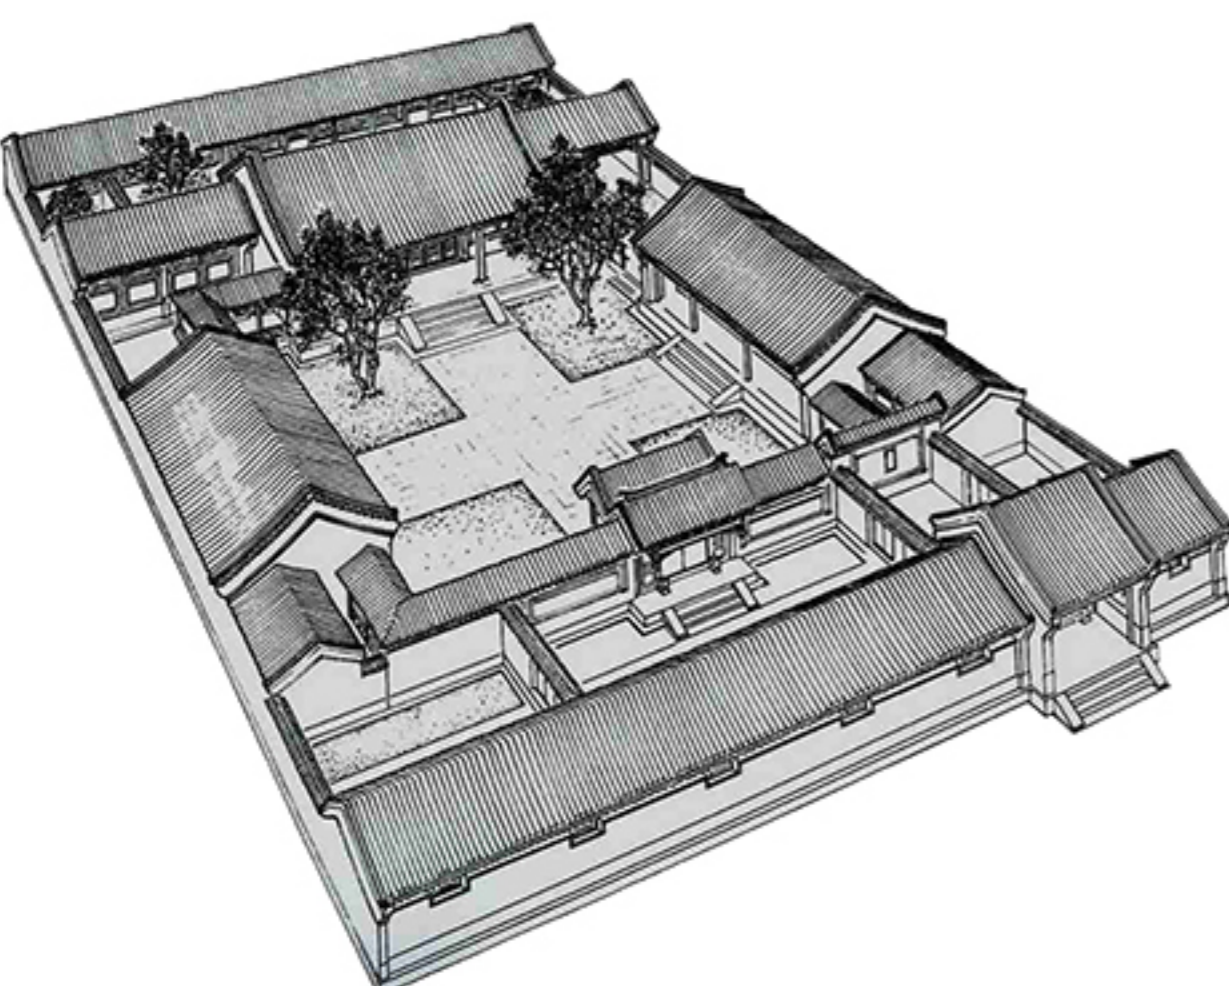

RIPPLE | CONTINUITY | RHYTHM

Ripple's character : rhyem, continuity

CONCEPT

We want to apply ripple's characters to the design of the whole site ground,making the site ground continuous.

OTHER INSPIRATIONS AND ELEMENTS

brook

We use the slope and the pond to collect water.

Chinese quadrangle

- family
- public space
- ground

the whole site

The ancient Chinese quadrangle is the symbol of the harmony,we want to apply its form of it.Here are three proposals,- first one the public space is too closed.The other two design has the semi-closed pblic space that can connect the two family.