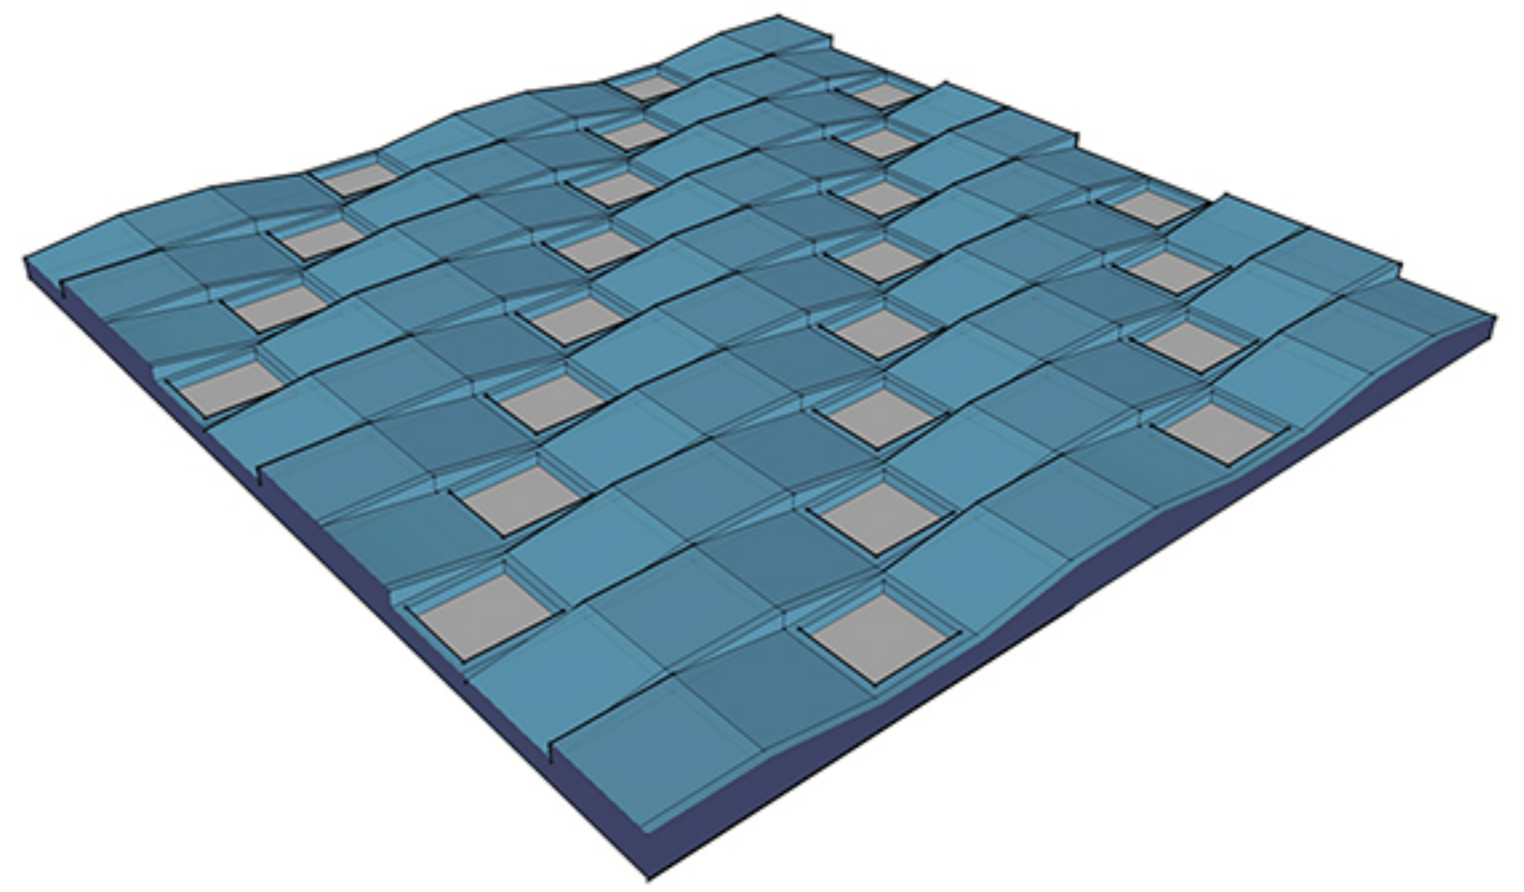

RIPPLE | CONTINUITY | RHYTHM

Ripple's character : rhyem, continuity

CONCEPT

We want to apply ripple's characters to the design of the whole site ground,making the site ground continuous.

OTHER INSPIRATIONS AND ELEMENTS

brook

We use the slope and the pond to collect water.

Chinese quadrangle

- family
- public space
- ground

the whole site

The ancient Chinese quadrangle is the symbol of the harmony,we want to apply its form of it.Here are three proposals,- first one the public space is too closed.The other two design has the semi-closed pblic space that can connect the two family.