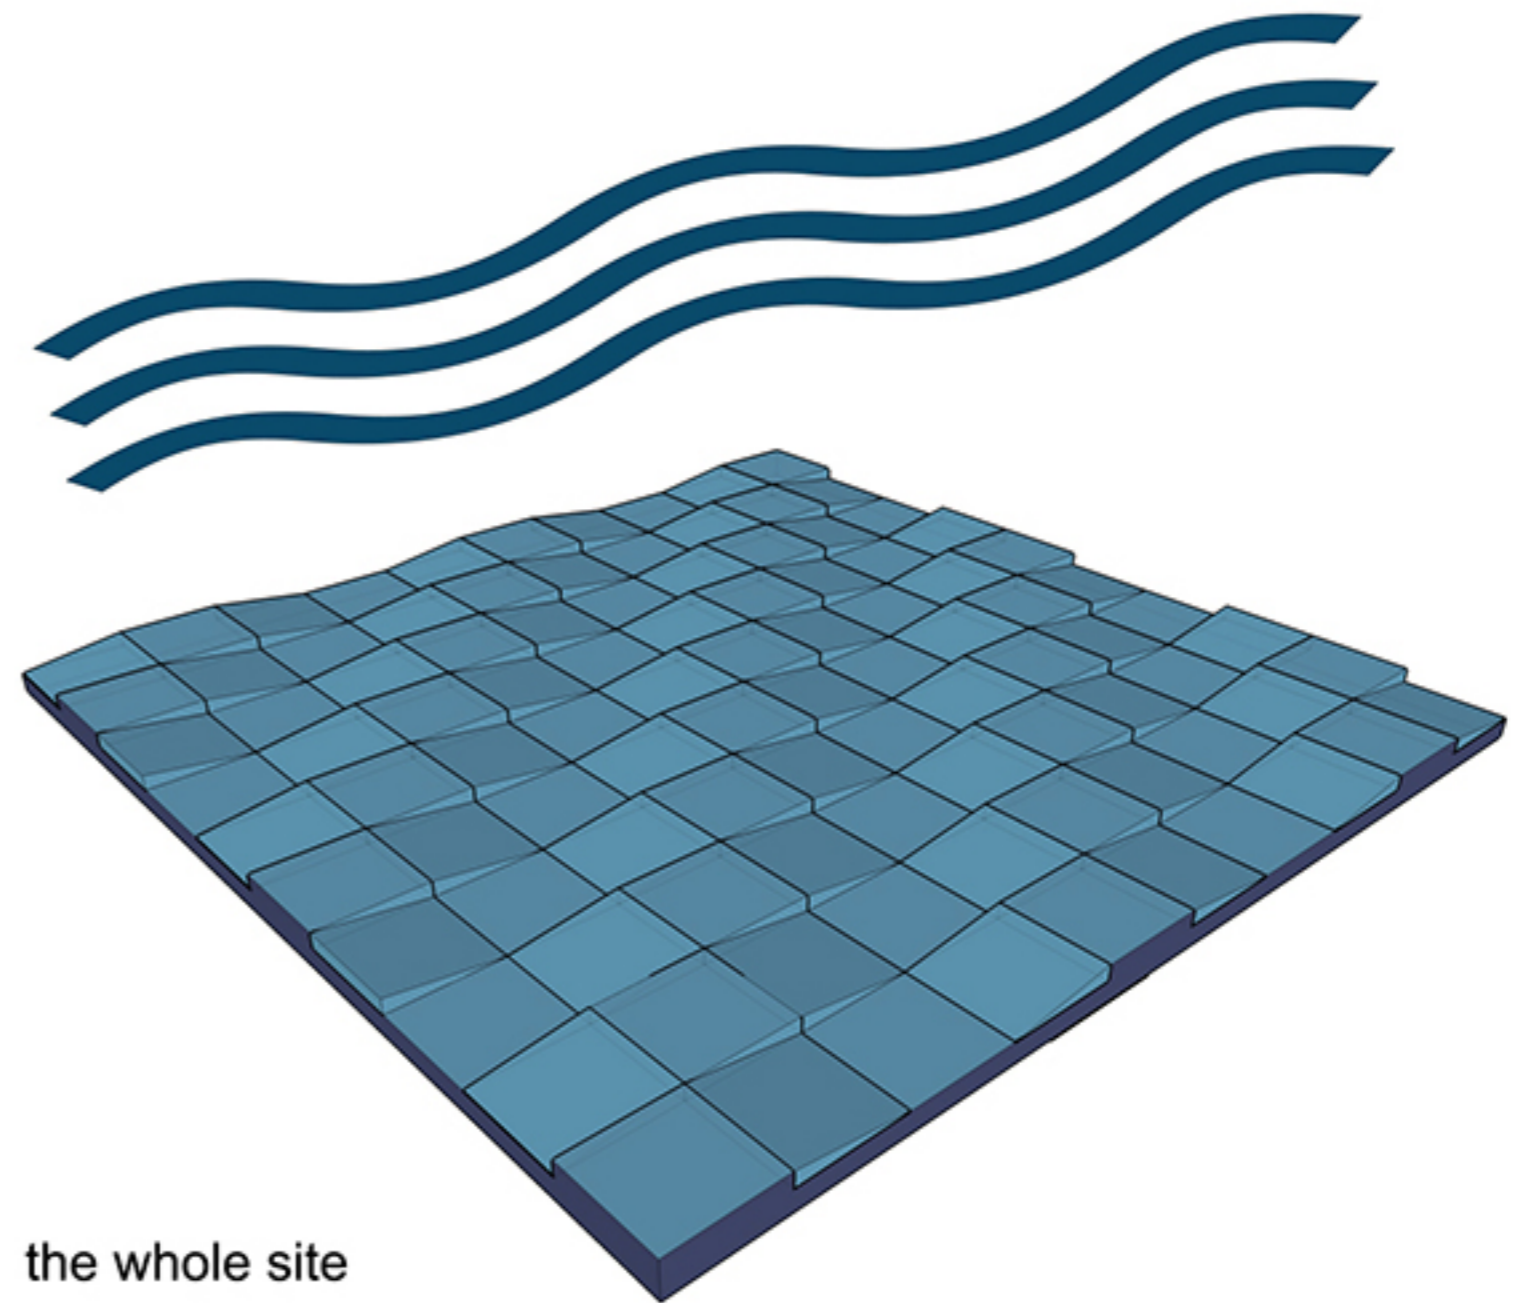

RIPPLE | CONTINUITY | RHYTHM

Ripple's character : rhyem, continuity

CONCEPT

We want to apply ripple's characters to the design of the whole site ground,making the site ground continuous.

OTHER INSPIRATIONS AND ELEMENTS

brook

We use the slope and the pond to collect water.

Chinese quadrangle

- family
- public space
- ground

the whole site

The ancient Chinese quadrangle is the symbol of the harmony,we want to apply its form of it.Here are three proposals,- first one the public space is too closed.The other two design has the semi-closed pblic space that can connect the two family.