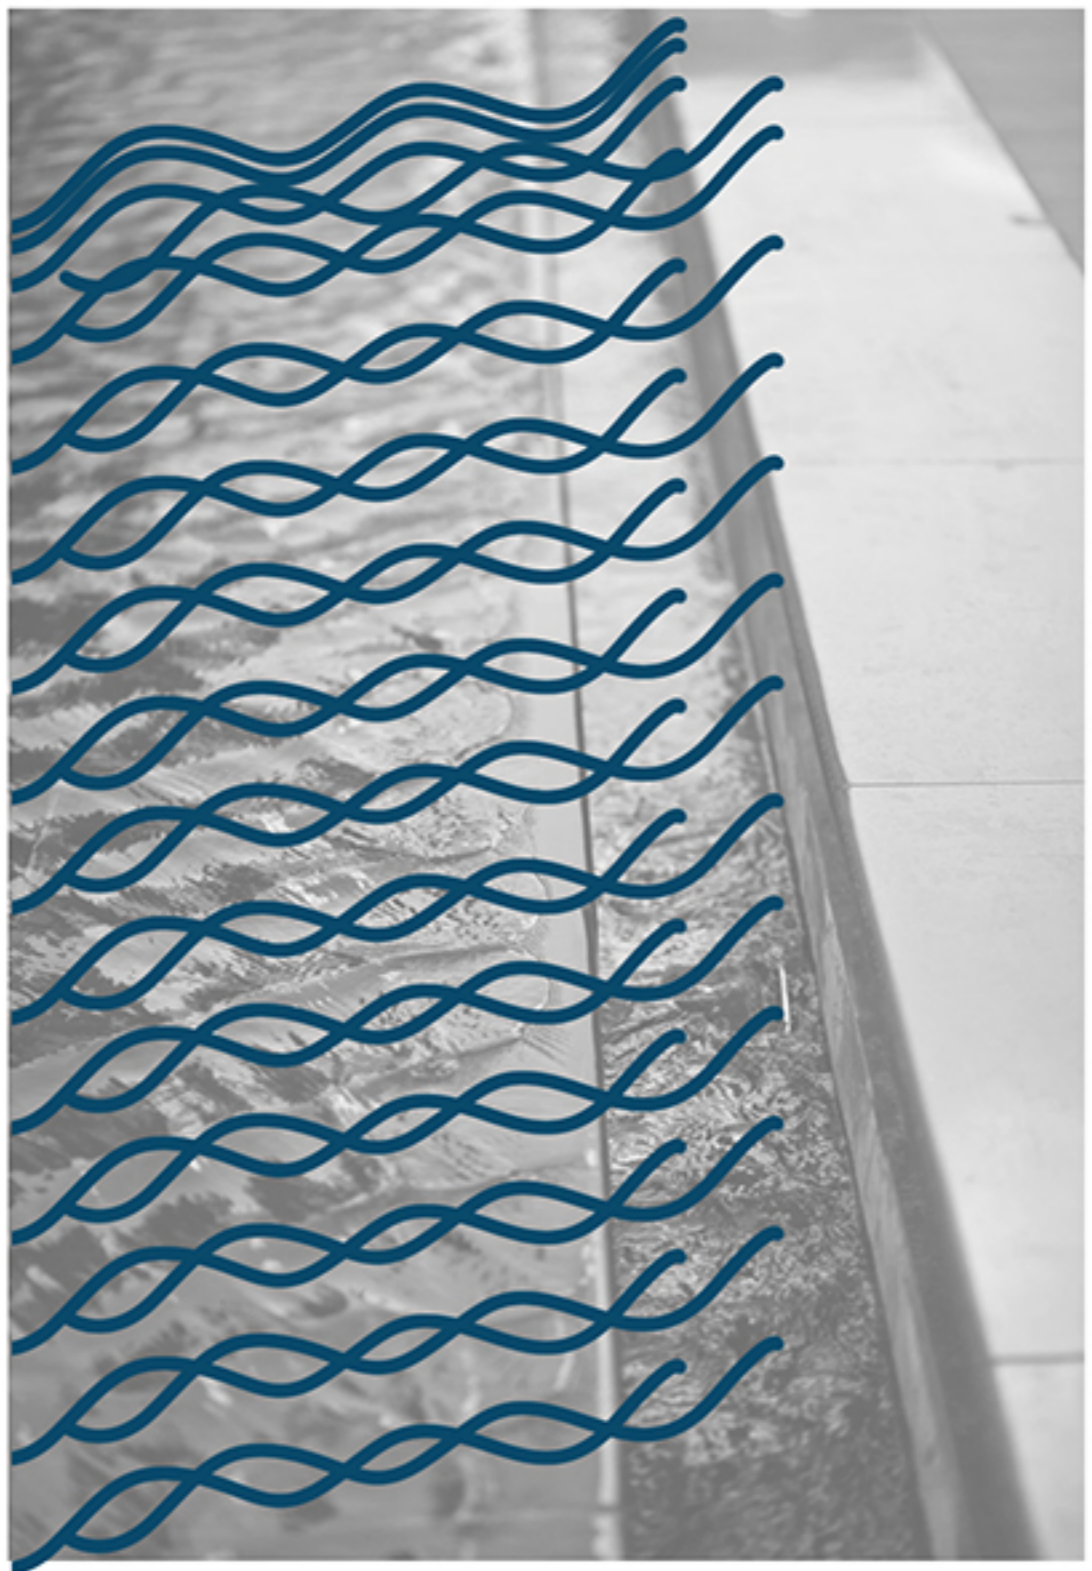

RIPPLE | CONTINUITY | RHYTHM

Ripple's character : rhyem, continuity

CONCEPT

We want to apply ripple's characters to the design of the whole site ground,making the site ground continuous.

OTHER INSPIRATIONS AND ELEMENTS

brook

We use the slope and the pond to collect water.

Chinese quadrangle

- family
- public space
- ground

the whole site

The ancient Chinese quadrangle is the symbol of the harmony,we want to apply its form of it.Here are three proposals,- first one the public space is too closed.The other two design has the semi-closed pblic space that can connect the two family.