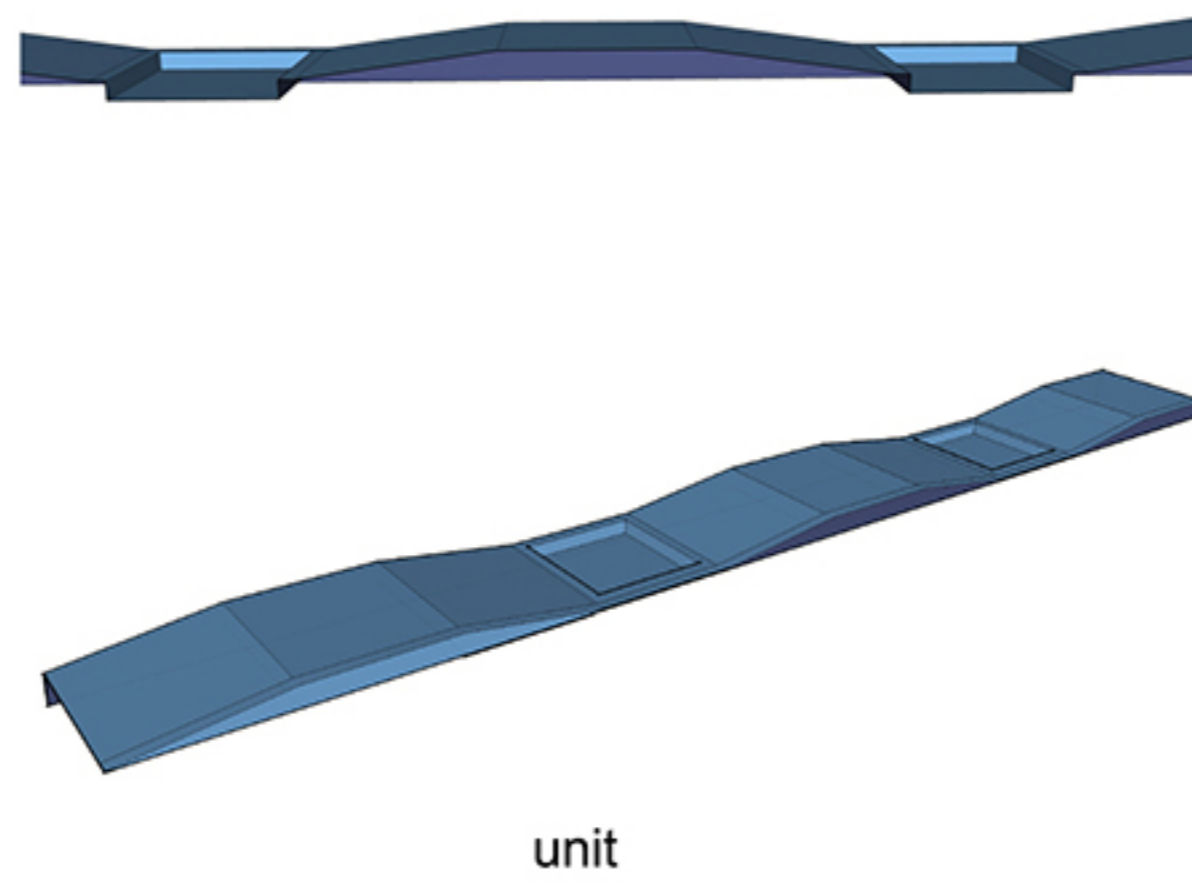

RIPPLE | CONTINUITY | RHYTHM

Ripple's character : rhyem, continuity

CONCEPT

We want to apply ripple's characters to the design of the whole site ground,making the site ground continuous.

OTHER INSPIRATIONS AND ELEMENTS

brook

We use the slope and the pond to collect water.

Chinese quadrangle

- family
- public space
- ground

the whole site

The ancient Chinese quadrangle is the symbol of the harmony,we want to apply its form of it.Here are three proposals,- first one the public space is too closed.The other two design has the semi-closed pblic space that can connect the two family.