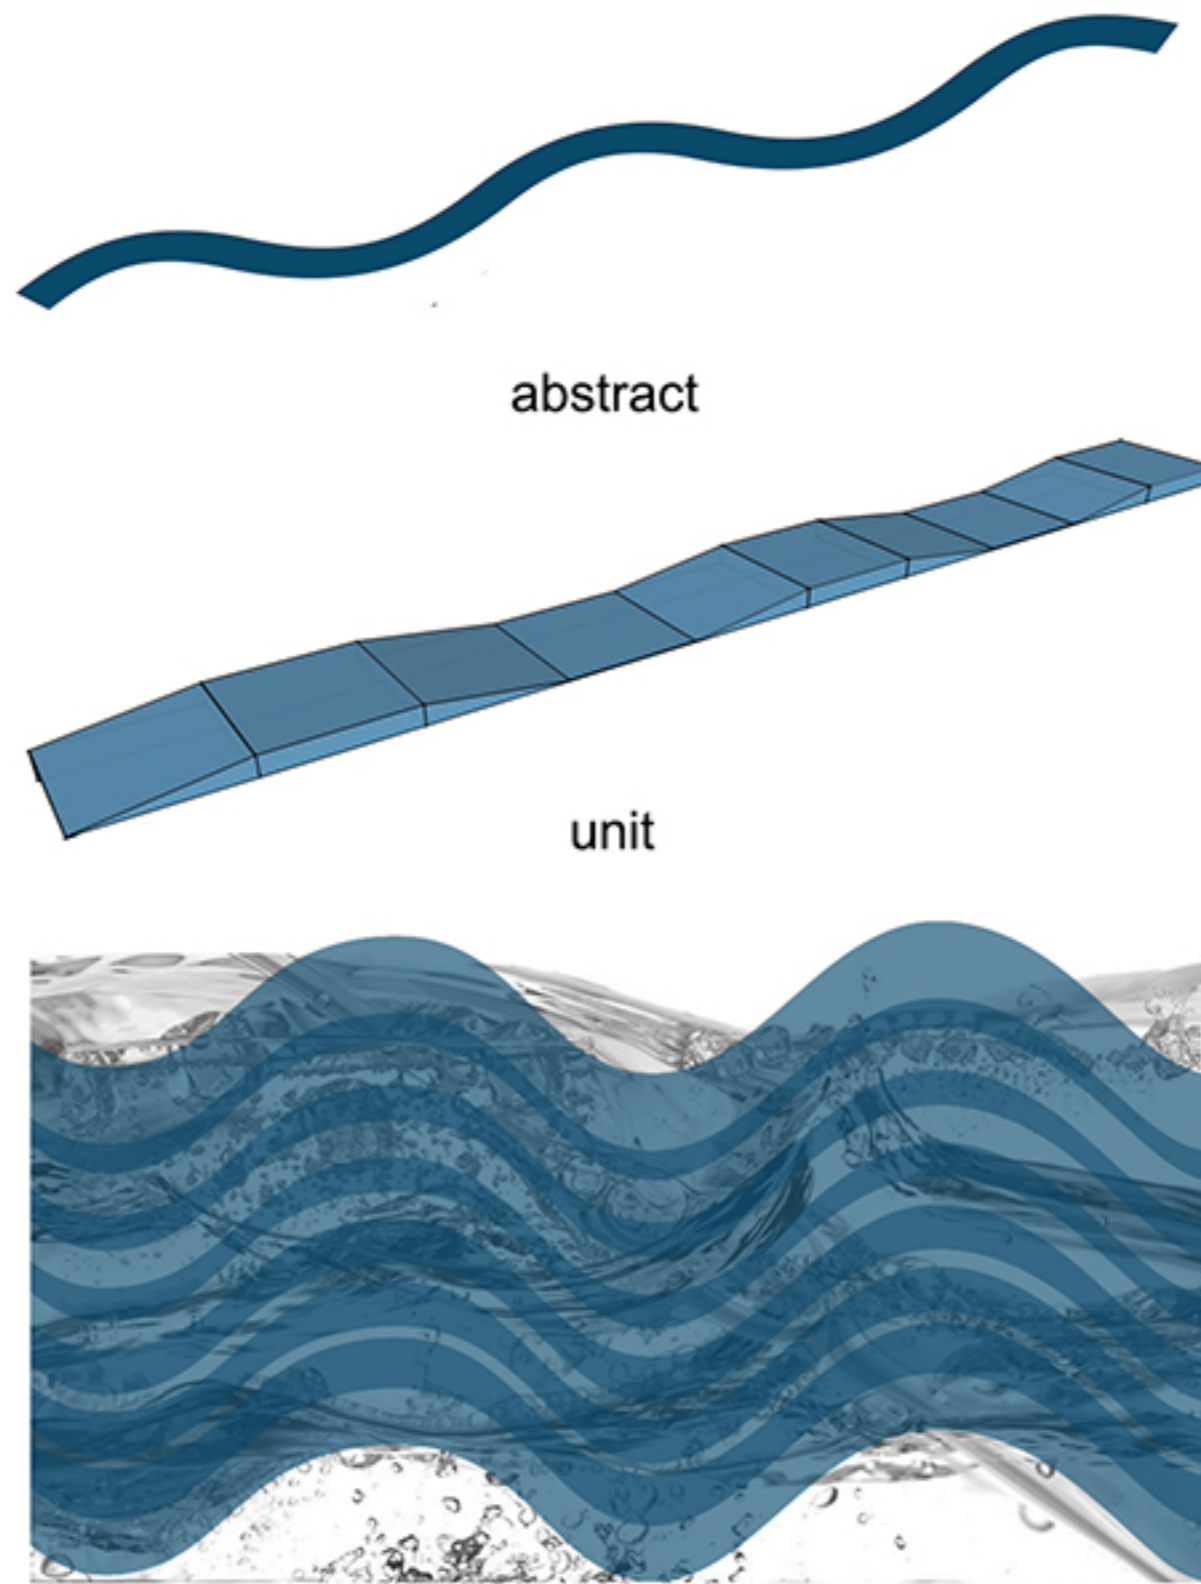

RIPPLE | CONTINUITY | RHYTHM

Ripple's character : rhyem, continuity

CONCEPT

We want to apply ripple's characters to the design of the whole site ground,making the site ground continuous.

OTHER INSPIRATIONS AND ELEMENTS

brook

We use the slope and the pond to collect water.

Chinese quadrangle

- family
- public space
- ground

the whole site

The ancient Chinese quadrangle is the symbol of the harmony,we want to apply its form of it.Here are three proposals,- first one the public space is too closed.The other two design has the semi-closed pblic space that can connect the two family.