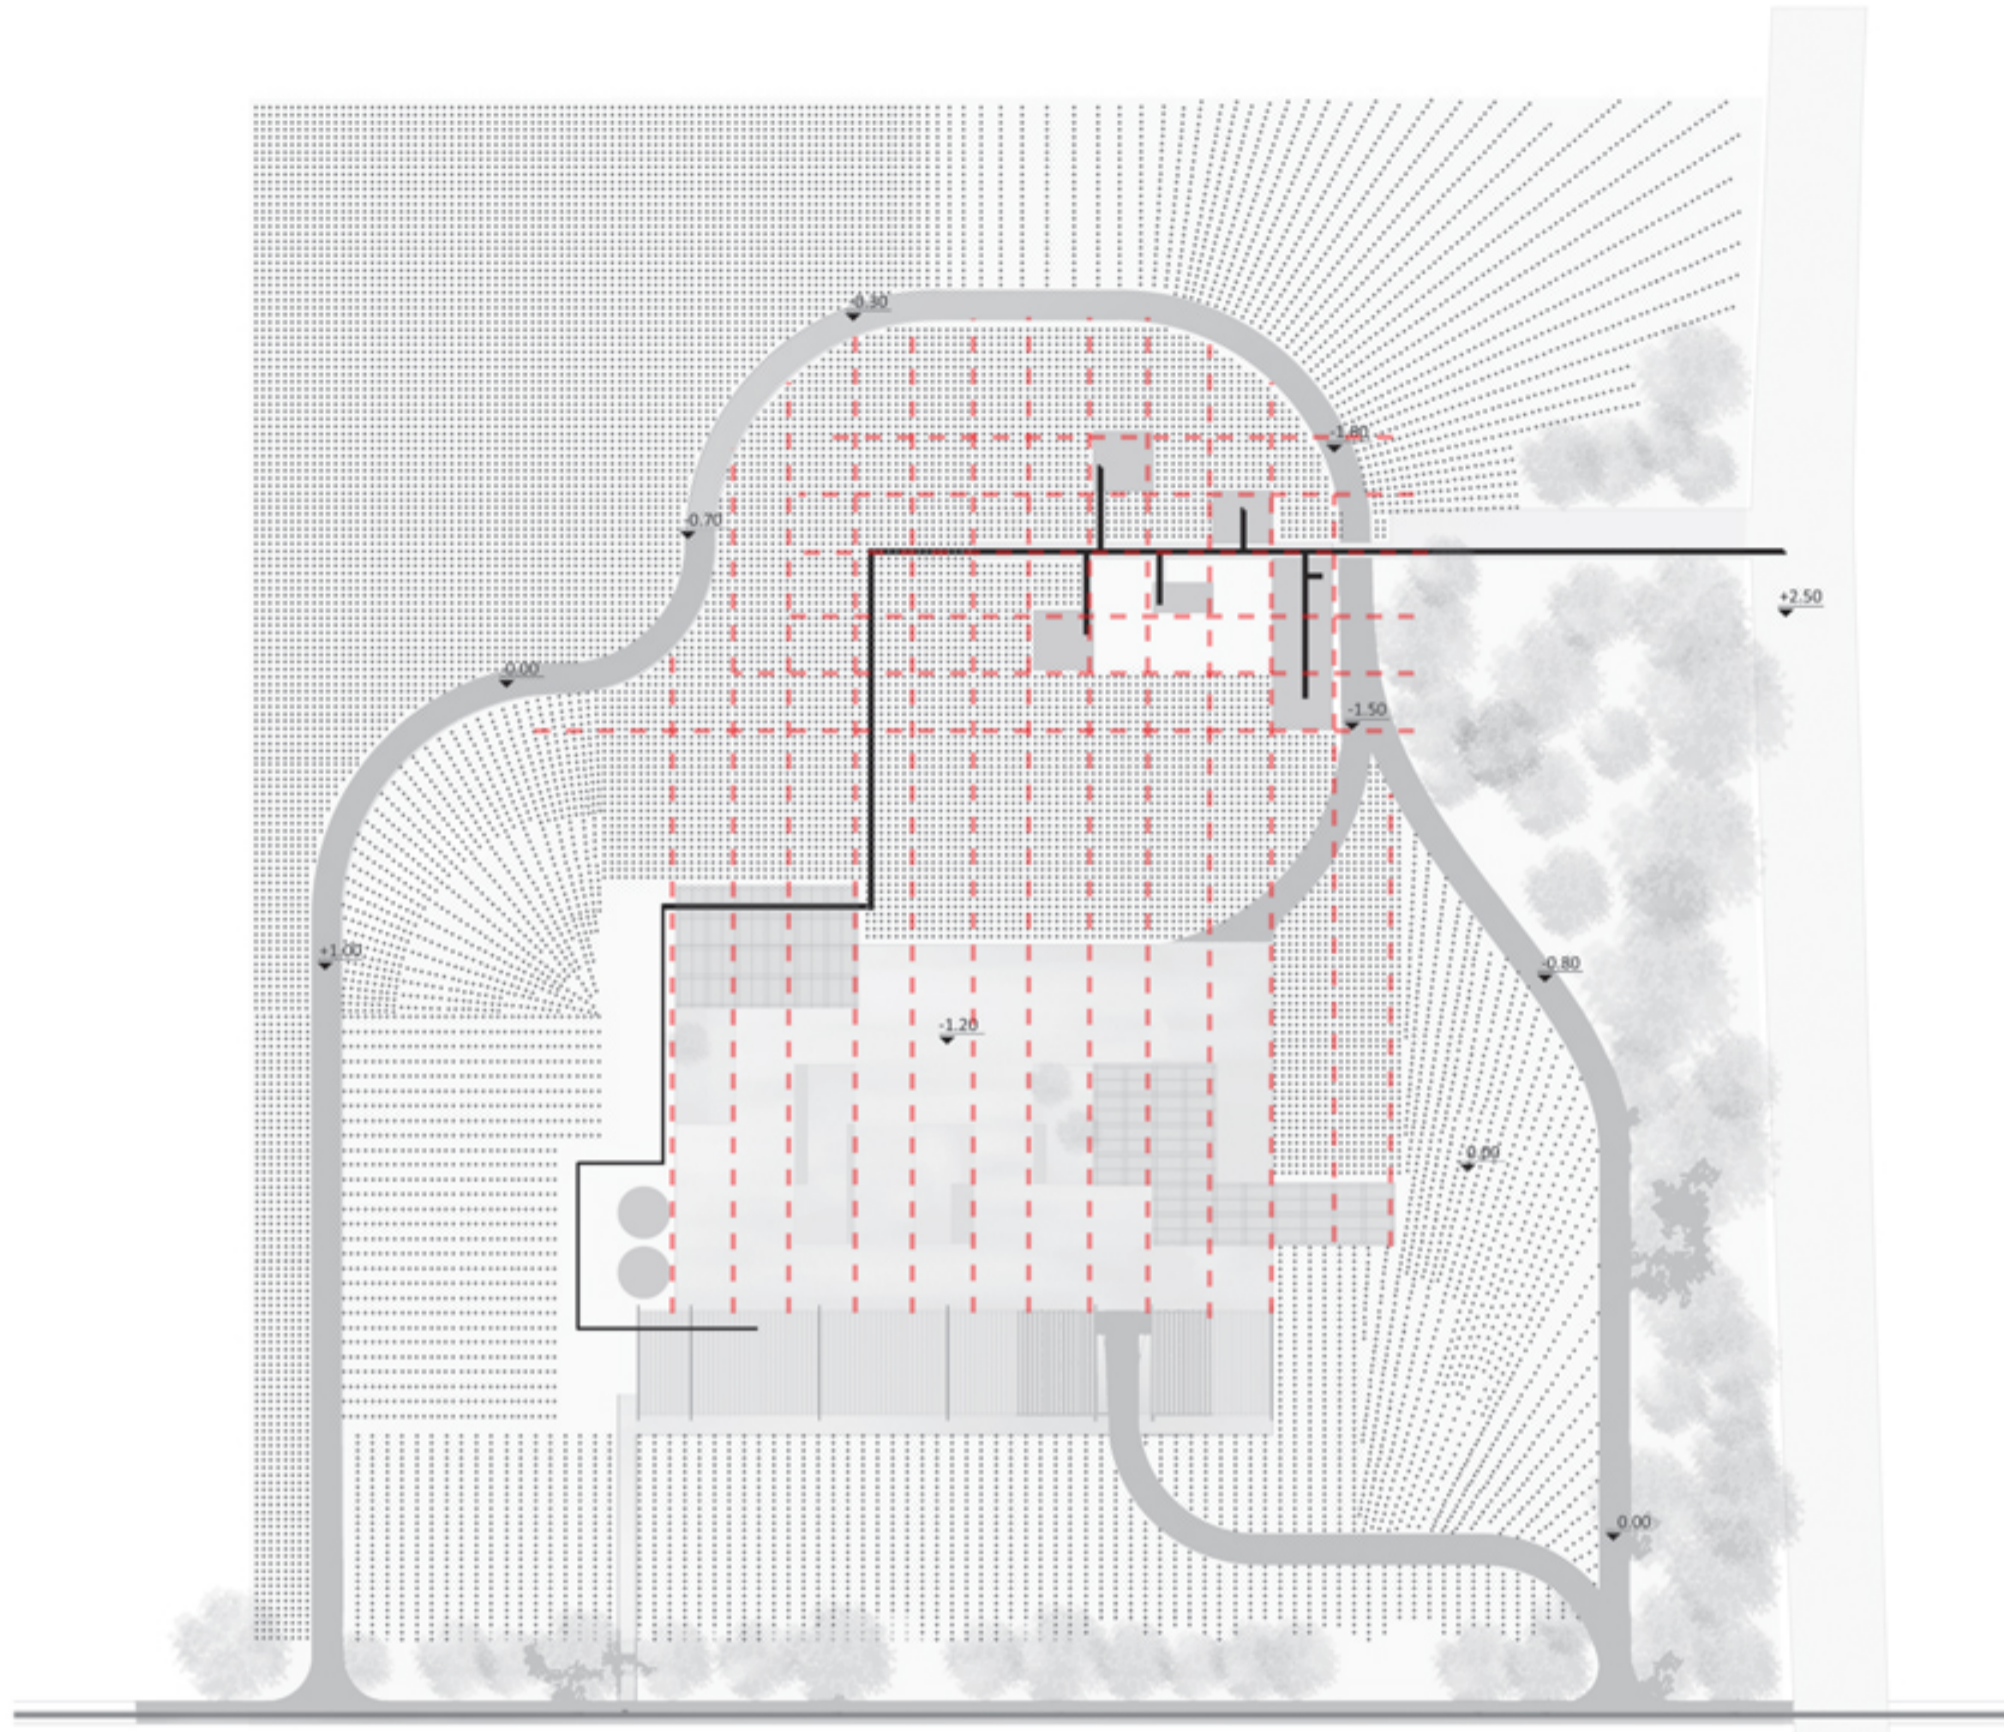

House location

The two paths which cross the house.
Public path
Private path

1:500

1:100

Immediate recognition feature/size

Small dimension Barhroom 2m x 4m	Medium dimension Studio 4m x 4m	Medium dimension Bedroom 4m x 4m	Medium dimension Kitchen 4m x 4m	Medium dimension Padio 4m x 4m	Medium dimension Living room 4m x 4m

Articulation of the house from flat to multi-level