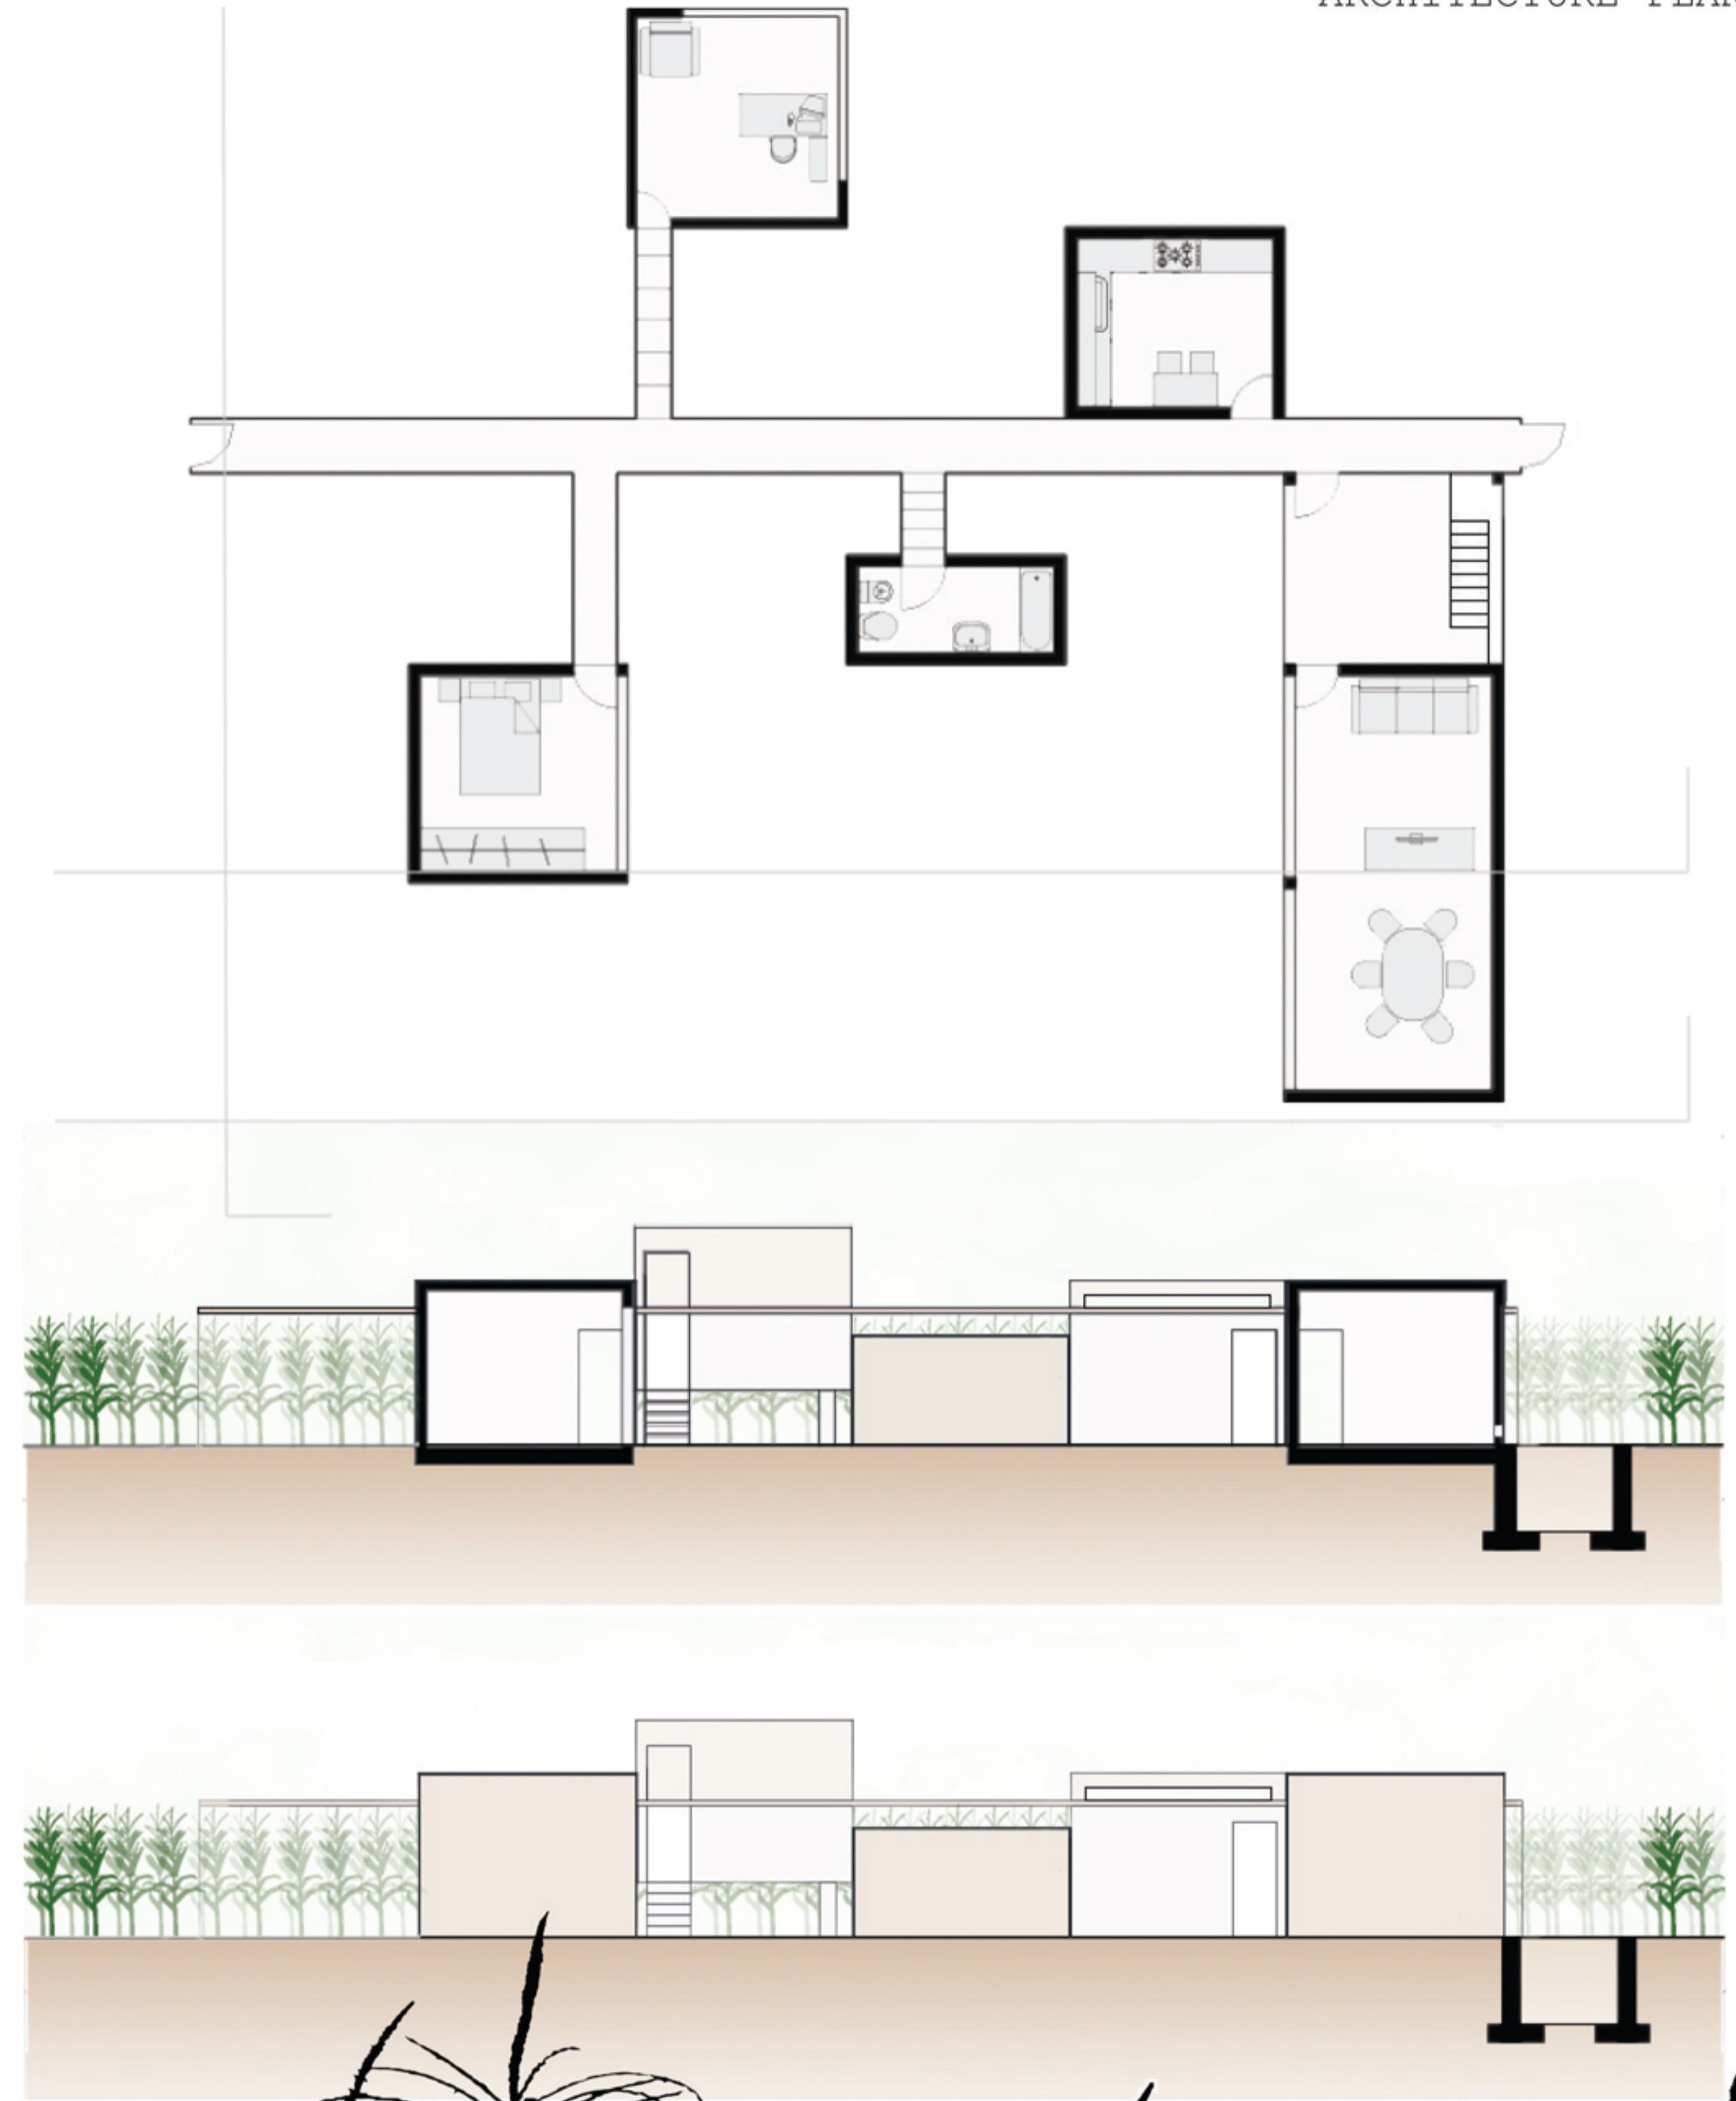

House location

The two paths which cross the house.
Public path
Private path

1:500

1:100

Immediate recognition feature/size

Small dimension Barhroom 2m x 4m	Medium dimension Studio 4m x 4m	Medium dimension Bedroom 4m x 4m	Medium dimension Kitchen 4m x 4m	Medium dimension Padio 4m x 4m	Medium dimension Living room 4m x 4m

Articulation of the house from flat to multi-level