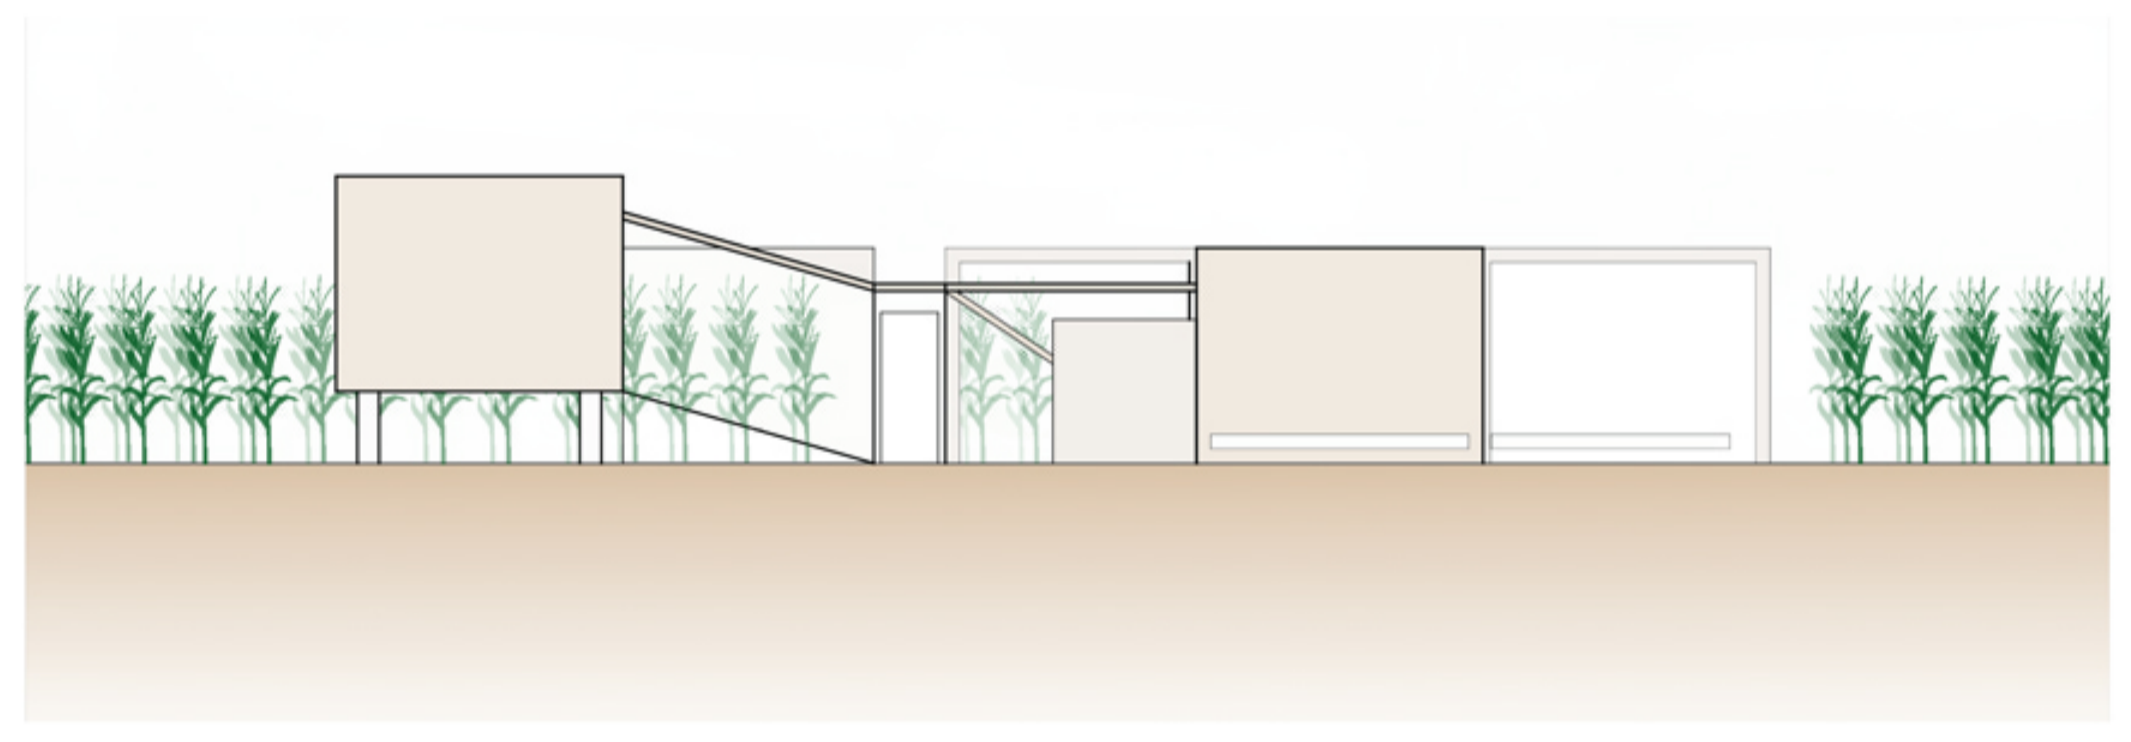

House location

The two paths which cross the house.
Public path
Private path

1:500

1:100

Immediate recognition feature/size

Small dimension Barhroom 2m x 4m	Medium dimension Studio 4m x 4m	Medium dimension Bedroom 4m x 4m	Medium dimension Kitchen 4m x 4m	Medium dimension Padio 4m x 4m	Medium dimension Living room 4m x 4m

Articulation of the house from flat to multi-level